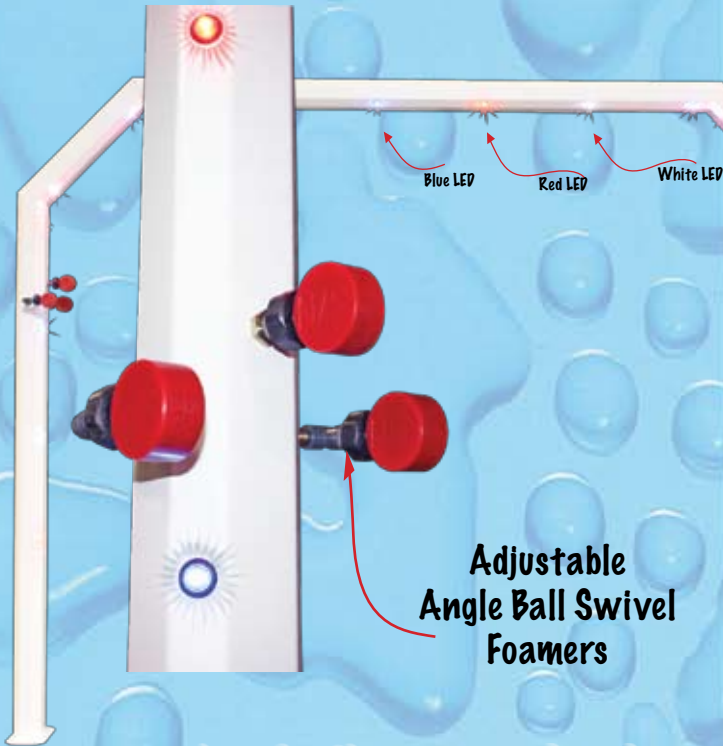

Flexi Arches

The Best Construction
The Best Configuration
Just What You Need

- Easy Access Design
- Lightweight, Rust-Free
- All Aluminum Construction
- All Quick Connect Plumbing
- Quick Assembly & Installation
- **Adaptable to Your Needs!**

NS **WASH**
SYSTEMS
www.nswash.com
www.usa.nswash.com
SYSTEMS

800.782.1582

www.nswash.com

Flexi Arches

Triple Foamer Arch

Specifications

- Required space 1' x 11'
- 96" Vehicle Clearance
- 110v AC for lights
- 1/2" Internal Plumbing
- White Powder Coated

Options

- Many Standard Powder Colors
- Top or Bottom Feed
- LEDs in different color configurations

Flashing 12 volt LEDs for Low Power Consumption

11 Nozzle Spray Arch

MADE IN

 THE USA

800.782.1582
Toll free