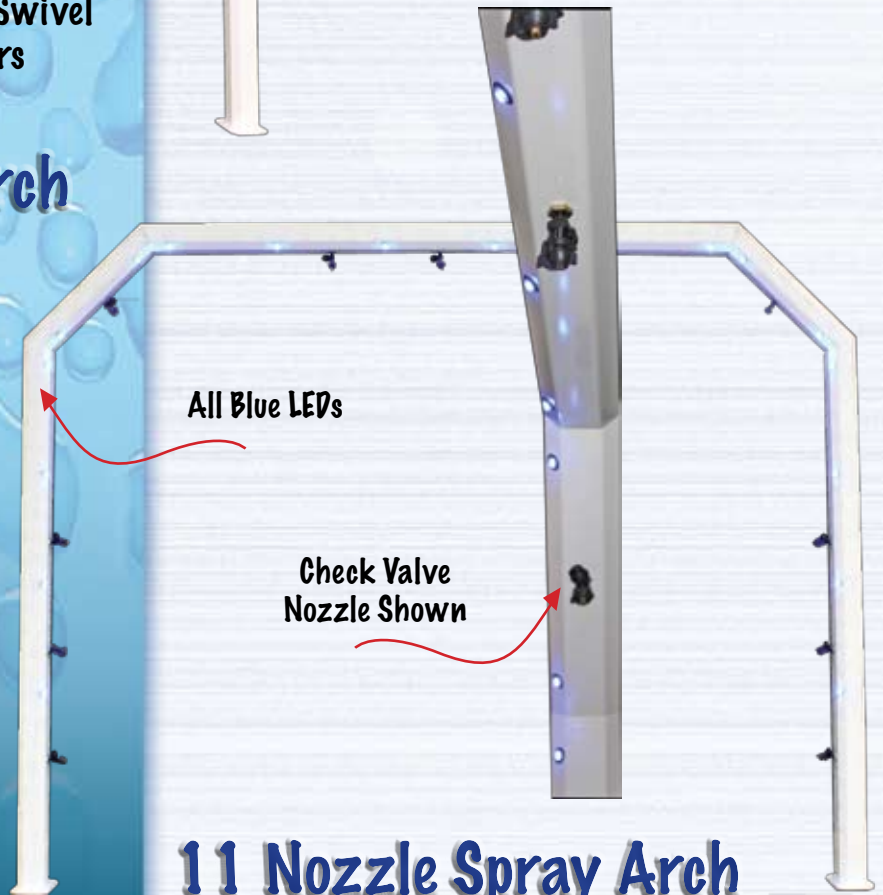

NS **WASH**
SYSTEMS
www.nswash.com
www.usa.nswash.com
SYSTEMS

800.782.1582

www.nswash.com

Flexi Arches

Triple Foamer Arch

Specifications

- Required space 1' x 11'
- 96" Vehicle Clearance
- 110v AC for lights
- 1/2" Internal Plumbing
- White Powder Coated

Options

- Many Standard Powder Colors
- Top or Bottom Feed
- LEDs in different color configurations

Flashing 12 volt LEDs for Low Power Consumption

11 Nozzle Spray Arch

MADE IN

 THE USA

800.782.1582
Toll free